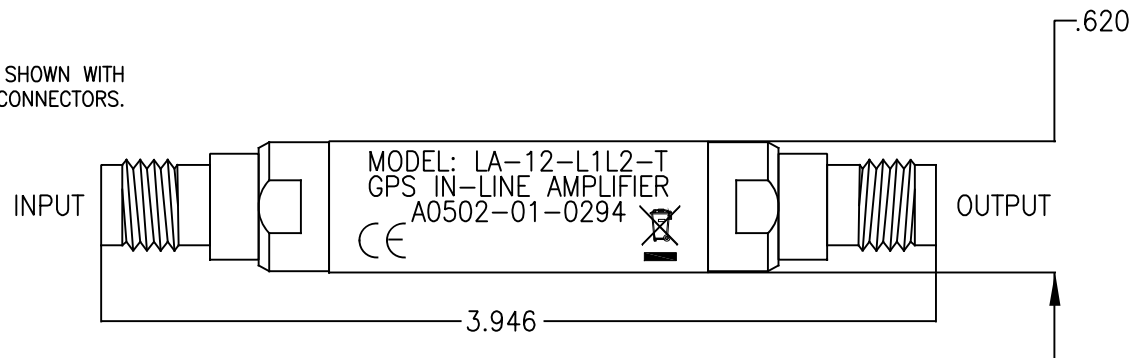

1

2

3

4

5

6

EXAMPLE LABEL

Forsberg Services Ltd.

P/N: 10630172804

MODEL: LA-12-L1L2-100-B

GPS IN-LINE AMPLIFIER

A0502-01-0294

ANT
IN

SIGNAL →

GPS
OUT

NOTE: MODEL SHOWN WITH
TNC FEMALE CONNECTORS.

A

A

B

B

L1L2 FREQUENCY 21db				
ROHS	CUSTOMER NUMBER	PART NUMBER	MODEL NUMBER	CONNECTORS
P	10630172807	516717	LA-21-L1L2-N	N female
P	10630172806	516716	LA-21-L1L2-T	TNC female
P	10630172810	516718	LA-21-L1L2-S	SMA female
P	10630172811	516719	LA-21-L1L2-B	BNC female
P	10630172819	516720	LA-21-L1L2-TMF	IN TNC male / OUT TNC female
P	11170181380	516722	LA-21-L1L2-BT	IN BNC female / OUT TNC female
P	11170181400	516721	LA-21-L1L2-TS	IN TNC female / OUT SMA female

L1L2 FREQUENCY 12dB				
ROHS	CUSTOMER NUMBER	PART NUMBER	MODEL NUMBER	CONNECTORS
P	10630172808	516724	LA-12-L1L2-N	N female
P	10630172805	516723	LA-12-L1L2-T	TNC female
P	10630172809	516725	LA-12-L1L2-S	SMA female
P	10630172812	516726	LA-12-L1L2-B	BNC female
P	11170181320	516727	LA-12-L1L2-TMF	IN TNC male / OUT TNC female
P	11170181340	516729	LA-12-L1L2-BT	IN BNC female / OUT TNC female
P	11170181360	516728	LA-12-L1L2-TS	IN TNC female / OUT SMA female

C

C

SPECIFICATIONS:

INPUT VOLTAGE ALL MODELS: 3 TO 20VDC

CURRENT DRAW: <10ma

INPUT/OUTPUT IMPEDANCE: 50Ω

NOISE FIGURE - L1 INLINE AMP: <3 dB

- L1L2 INLINE AMP: <4 dB

WEIGHT: < 1 LB.

RELATIVE HUMIDITY: 0-100% CONDENSING

CONDENSING, STORAGE TEMP: -55°C TO 85°C

OPERATING TEMP: -55°C TO 70°C

*NOTE:

ADD -DCB AS SUFFIX TO ANY MODEL
NUMBER FOR ANTENNA SIDE DC
BLOCK

MODEL	GAIN
LA-12	12 ± 1dB
LA-21	20 ± 2dB

D

D

Part Descriptor: L1 L2 LINE AMP			Part No: SEE TABLE		Issue: A	H/W Version: 01	
Author: <i>[Signature]</i>	Checked: <i>[Signature]</i>	Approved: <i>[Signature]</i>	Date: 20/02/17	Material: VARIOUS		Unless Otherwise Specified: Dimensions are in Inches Surface Finish: N/A Linear Tolerance: N/A Angular Tolerance: N/A Debur and break sharp edges	
			Forsberg Services Ltd. Richmond House White Cross Lancaster LA1 4XF U.K.		Weight: <1Lb		Scale: NTS
			Drawing No: A502-08-0201		Drawing Version: V1.02	A4 Sheet: 1 of 1	

1

2

3

4

5

6